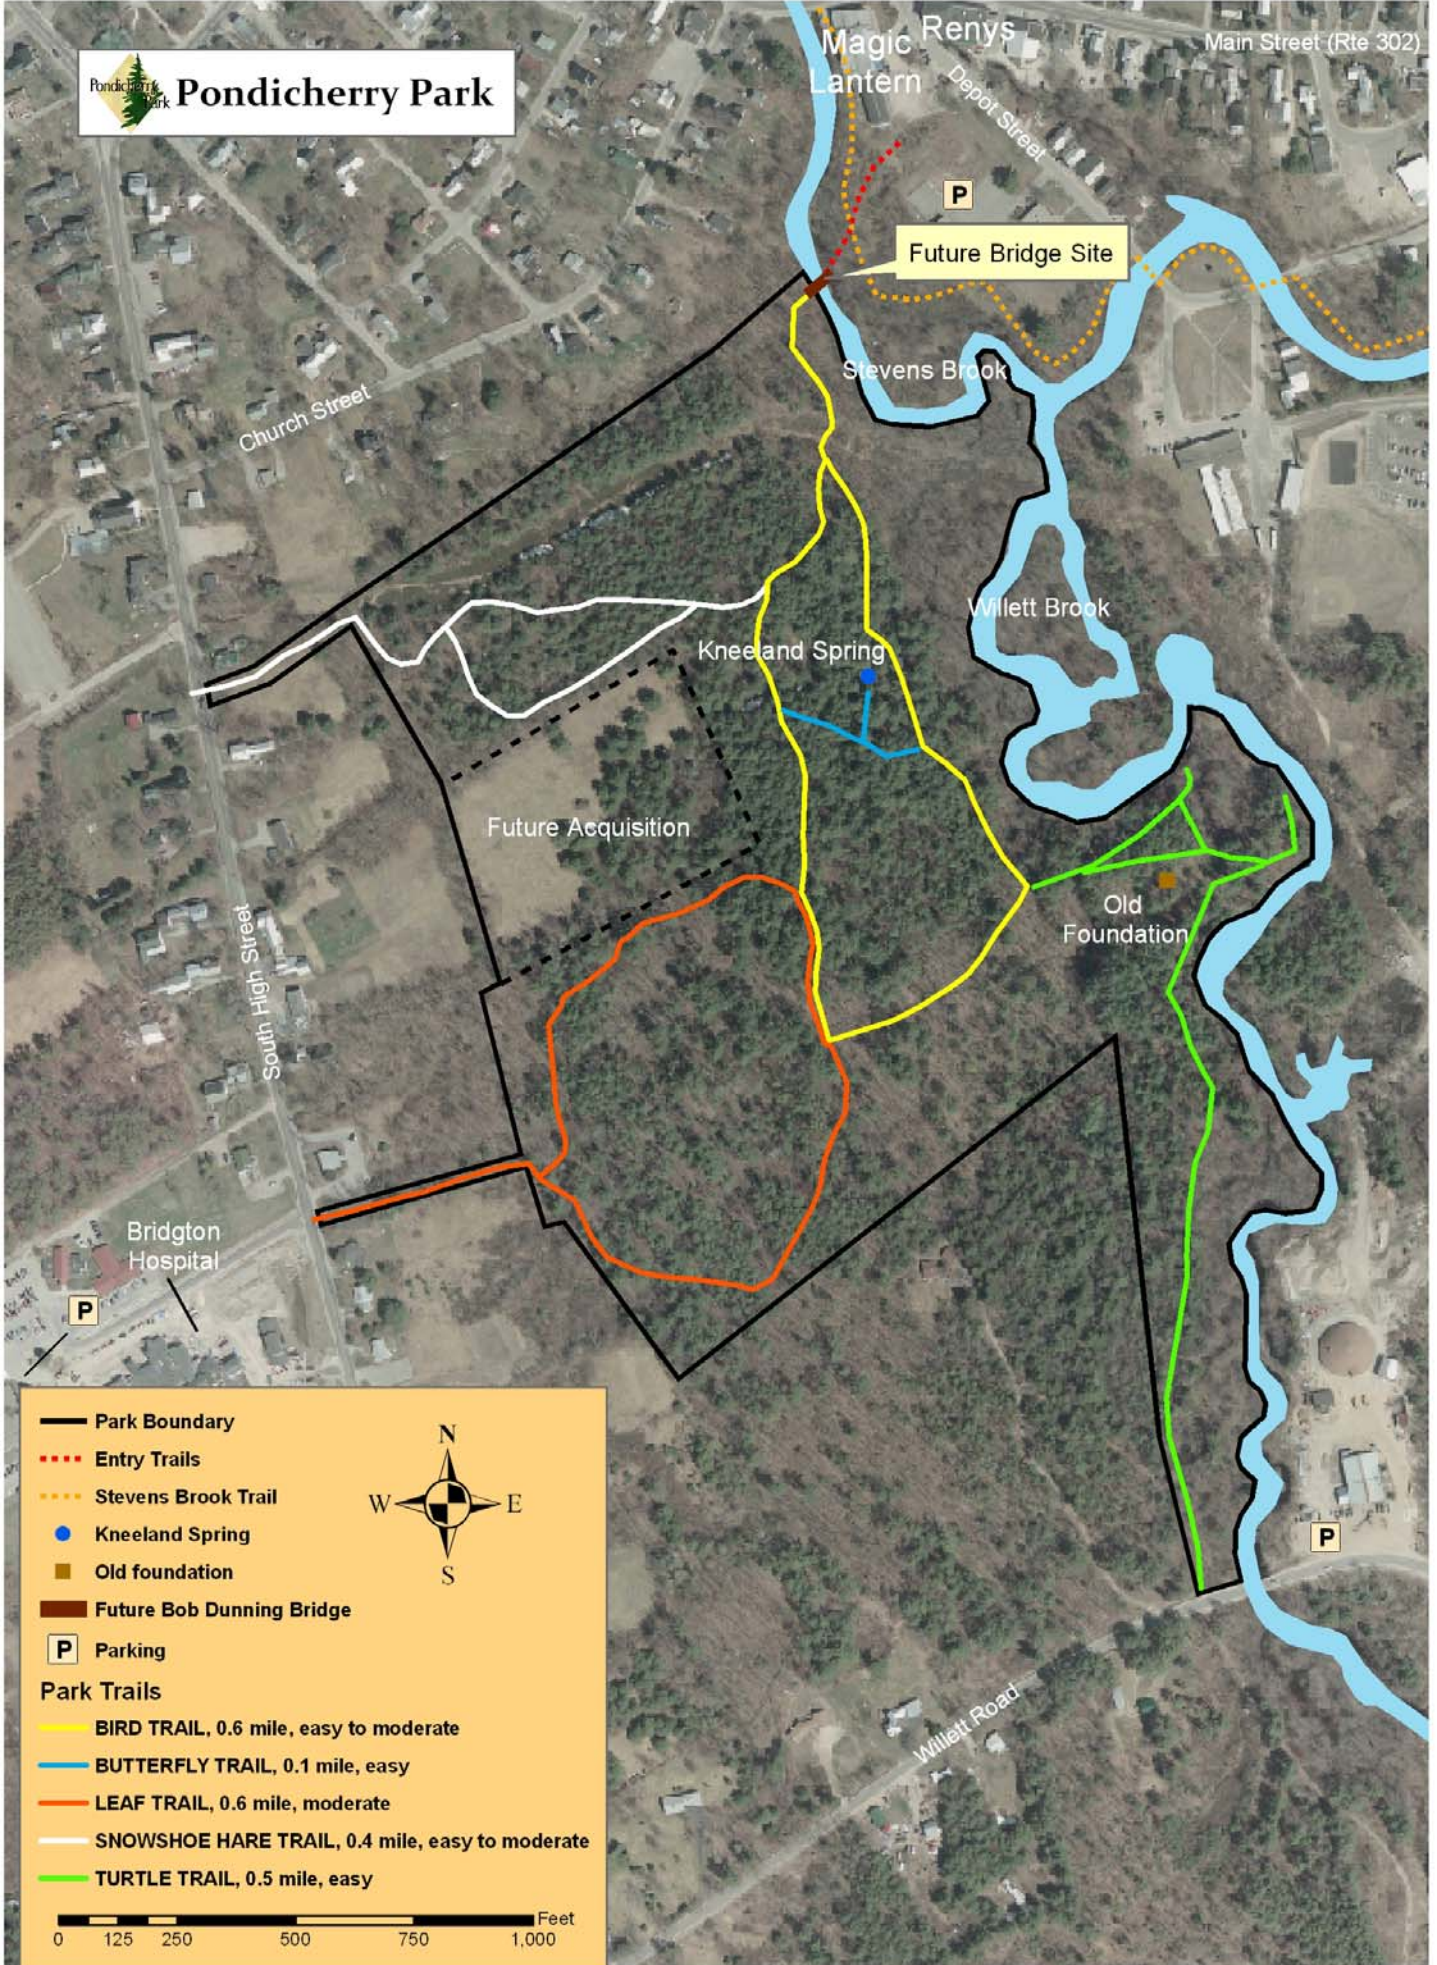

Pondicherry Park

— Park Boundary

⋯ Entry Trails

⋯ Stevens Brook Trail

● Kneeland Spring

■ Old foundation

■ Future Bob Dunning Bridge

P Parking

Park Trails

— BIRD TRAIL, 0.6 mile, easy to moderate

— BUTTERFLY TRAIL, 0.1 mile, easy

— LEAF TRAIL, 0.6 mile, moderate

— SNOWSHOE HARE TRAIL, 0.4 mile, easy to moderate

— TURTLE TRAIL, 0.5 mile, easy