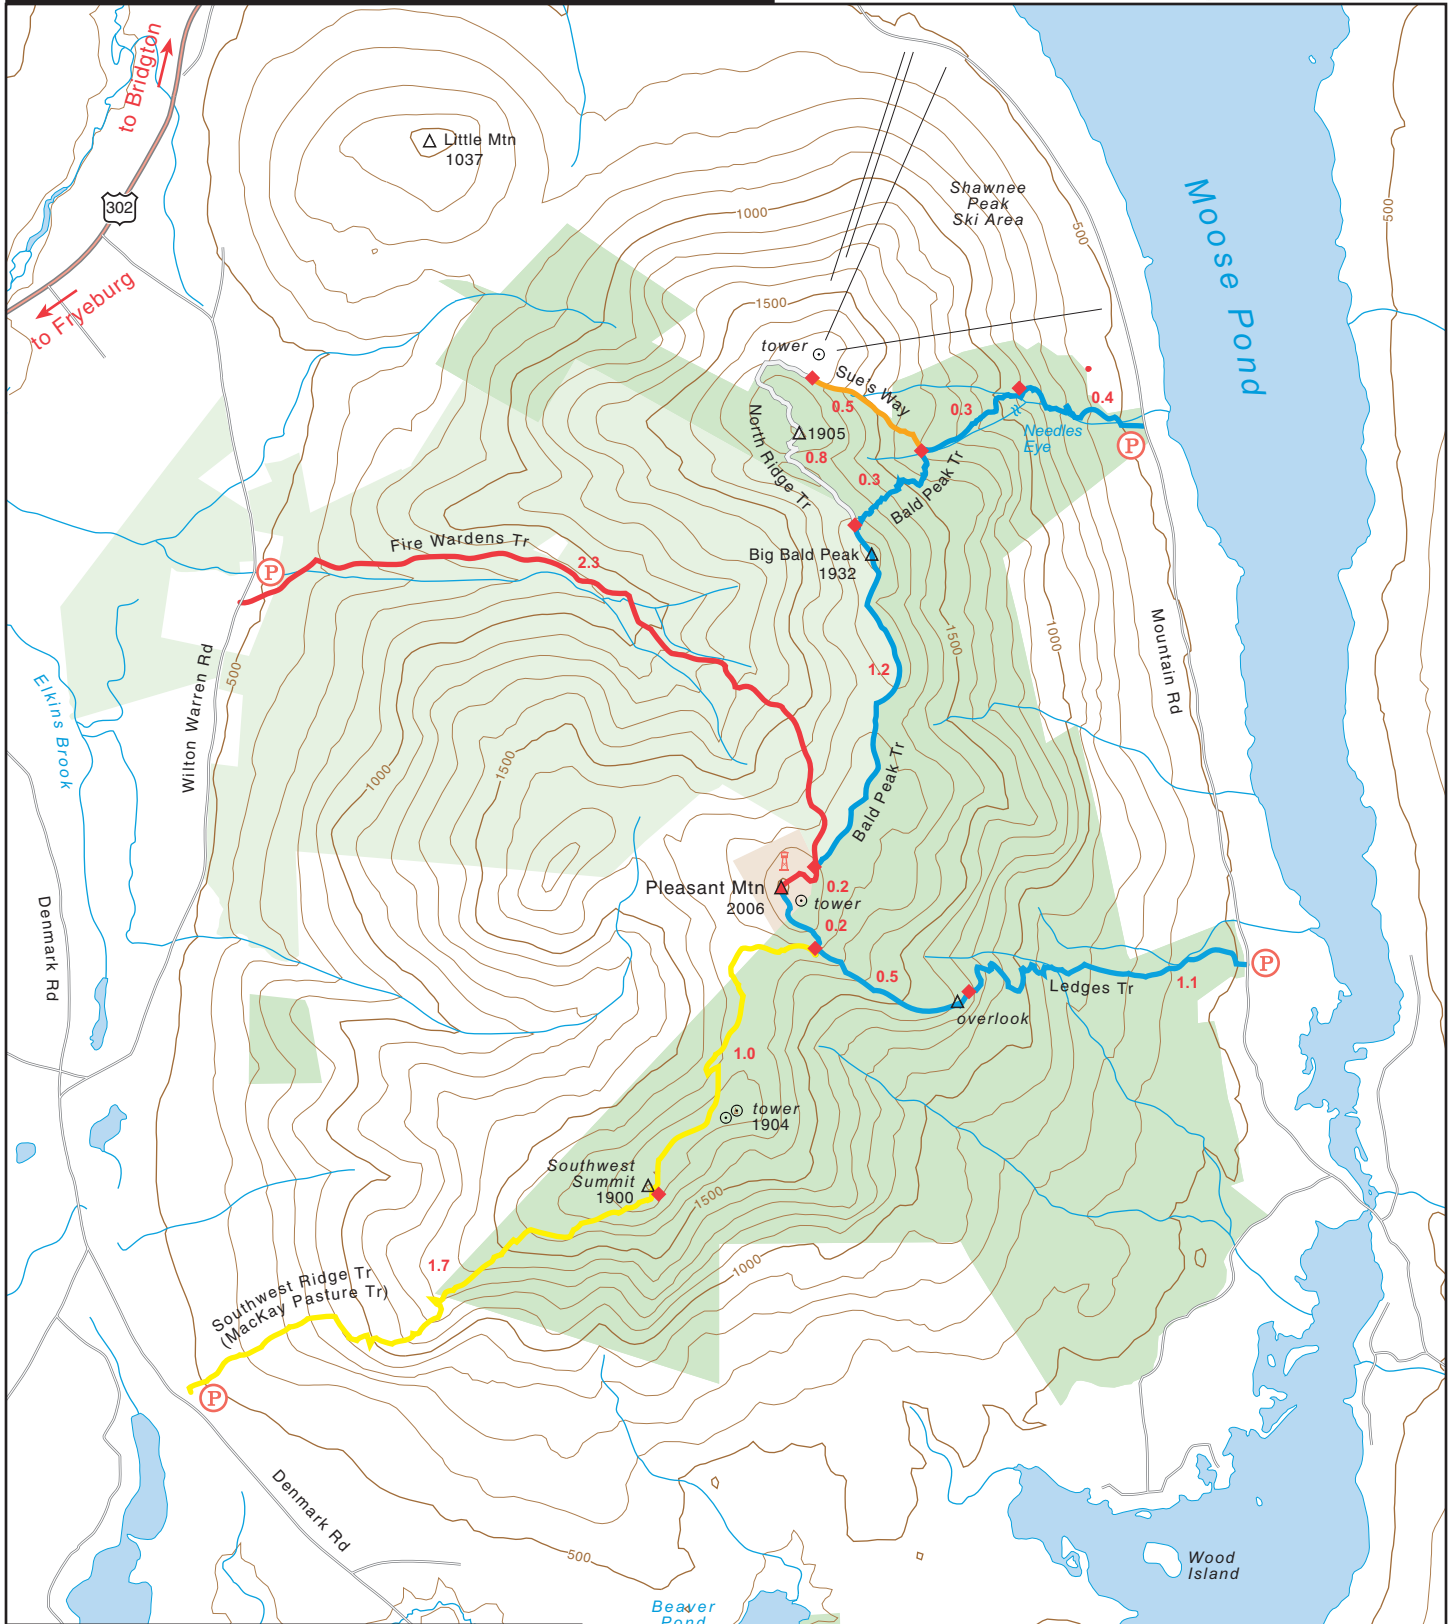

Pleasant Mountain Trails

Bridgton and Denmark, Maine

TRAILS

Southwest Ridge Tr	1.7	LELT Conservation Land
Fire Warden's Tr	2.3	Private Conservation Land
Ledges Tr	1.1	Maine Forest Service Land
North Ridge Tr	0.8	Parking
Sue's Way	0.5	Firetower
Bald Peak Tr	2.2	

Rev May 2015

0 mile 0.5

Cartography by Larry Garland
Appalachian Mountain Club